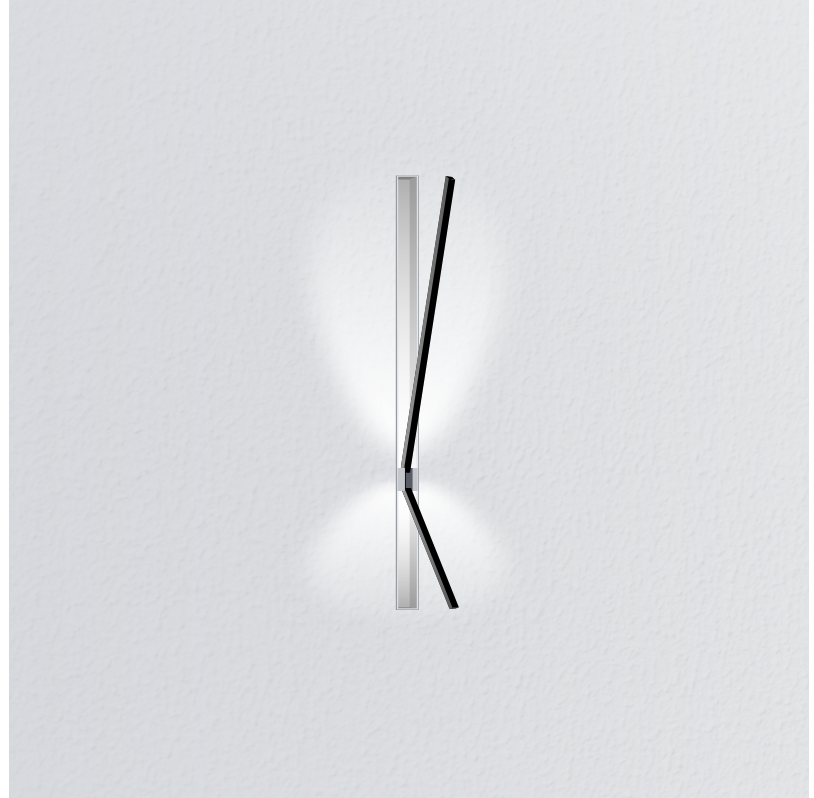

PROJECT	
TYPE	
SPECIFIER	
QUANTITY	
DATE	

SPILLO 2 ROD RECESSED

D46026- -

base number
Color   Temperature   Finish   Options

1. To build a product code in our configurator select the specify button on the base model # product page
2. To build a manual product code on this datasheet choose from the options listed below in blue font and add the suffix to the base model #

GENERAL

Series: Spillo
Subseries: Spillo 2 Rod
Brand: Icone
Division: Design
Mounting Type: Recessed
Mounting Location: Wall
Subcategory: Ambient

PHYSICAL

Shape: Rectangle
Width (mm): 33
Width (in): 1 ⁵/₁₆
Height (mm): 750
Height (in): 29 ¹/₂
Min. Recessing Depth (mm): 30
Min. Recessing Depth (in): 1 ³/₁₆
Light Distribution: Adjustable
[Fixture Finish: WHI / BLK / CHR / BGD](#)
Fixture Material: Brass

ELECTRICAL

Lamp Type: LED
Total Output Wattage (W): 9.24
Dimming: 0-10V Dimming
Driver Included: No
Driver Location: Remote
Driver Type: Constant Voltage - 120Vac
Driver Class: Class 2
Input Voltage (V): 120 - 277
Output Voltage (V): 12
Upon Request: (Not included, see components) 0-10Vdc dimming / 277Vac

LED

[Color Temperature (°K): 2700 / 3000](#)
Nominal Lumen (lm): 770
CRI: >90 CRI
Lamp Life (hrs): 50000

OPTICAL

Adjustability: Tilt 90°

RATINGS AND CERTIFICATIONS

Certified By: Certified for North American Standards
IP rating: IP20