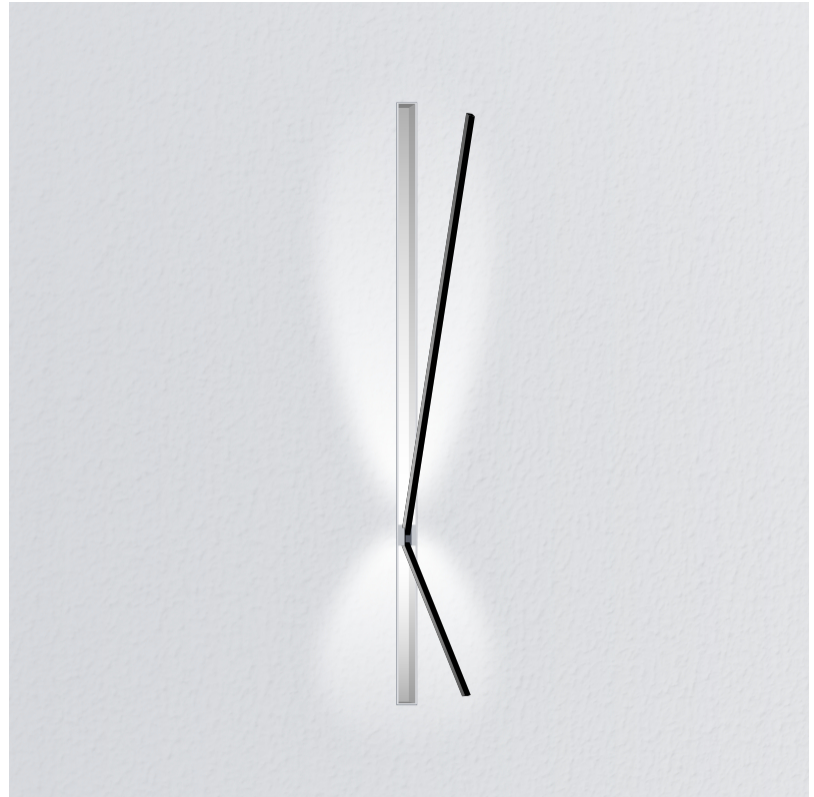

PROJECT
TYPE
SPECIFIER
QUANTITY
DATE

SPILLO 2 ROD RECESSED

D46027- -

base number
Color   Temperature   Finish   Options

1. To build a product code in our configurator select the specify button on the base model # product page
2. To build a manual product code on this datasheet choose from the options listed below in blue font and add the suffix to the base model #

GENERAL

Series: Spillo
Subseries: Spillo 2 Rod
Brand: Icone
Division: Design
Mounting Type: Recessed
Mounting Location: Wall
Subcategory: Ambient

PHYSICAL

Shape: Rectangle
Width (mm): 33
Width (in): 1 ⁵/₁₆
Height (mm): 1150
Height (in): 45 ¹/₄
Min. Recessing Depth (mm): 30
Min. Recessing Depth (in): 1 ³/₁₆
Light Distribution: Adjustable
Fixture Finish: WHI / BLK / CHR / BGD
Fixture Material: Brass

ELECTRICAL

Lamp Type: LED
Total Output Wattage (W): 14.52
Dimming: 0-10V Dimming
Driver Included: No
Driver Location: Remote
Driver Type: Constant Voltage - 120Vac
Driver Class: Class 2
Input Voltage (V): 120 - 277
Output Voltage (V): 12
Upon Request: (Not included, see components) 0-10Vdc dimming / 277Vac

LED

Color Temperature (°K): 2700 / 3000
Nominal Lumen (lm): 1210
CRI: >90 CRI
Lamp Life (hrs): 50000

OPTICAL

Adjustability: Tilt 90°

RATINGS AND CERTIFICATIONS

Certified By: Certified for North American Standards
IP rating: IP20