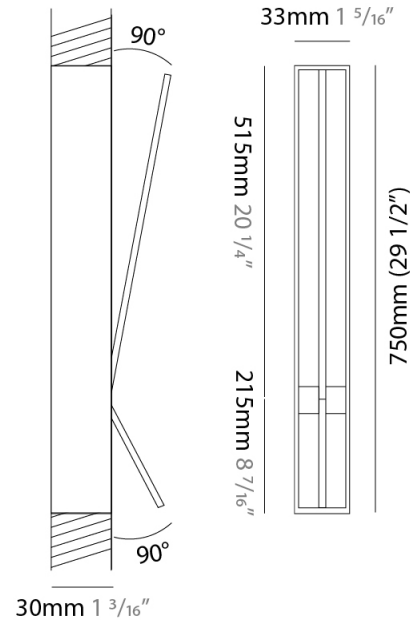

PROJECT	
TYPE	
SPECIFIER	
QUANTITY	
DATE	

SPILLO 2 ROD RECESSED

D46026- -

base number
Color   Temperature   Finish   Options

1. To build a product code in our configurator select the specify button on the base model # product page
2. To build a manual product code on this datasheet choose from the options listed below in blue font and add the suffix to the base model #

GENERAL

Series: Spillo
Subseries: Spillo 2 Rod
Brand: Icone
Division: Design
Mounting Type: Recessed
Mounting Location: Wall
Subcategory: Ambient

PHYSICAL

Shape: Rectangle
Width (mm): 33
Width (in): 1 ⁵/₁₆
Height (mm): 750
Height (in): 29 ¹/₂
Min. Recessing Depth (mm): 30
Min. Recessing Depth (in): 1 ³/₁₆
Light Distribution: Adjustable
[Fixture Finish: WHI / BLK / CHR / BGD](#)
Fixture Material: Brass

ELECTRICAL

Lamp Type: LED
Total Output Wattage (W): 9.24
Dimming: 0-10V Dimming
Driver Included: No
Driver Location: Remote
Driver Type: Constant Voltage - 120Vac
Driver Class: Class 2
Input Voltage (V): 120 - 277
Output Voltage (V): 12
Upon Request: (Not included, see components) 0-10Vdc dimming / 277Vac

LED

[Color Temperature (°K): 2700 / 3000](#)
Nominal Lumen (lm): 770
CRI: >90 CRI
Lamp Life (hrs): 50000

OPTICAL

Adjustability: Tilt 90°

RATINGS AND CERTIFICATIONS

Certified By: Certified for North American Standards
IP rating: IP20